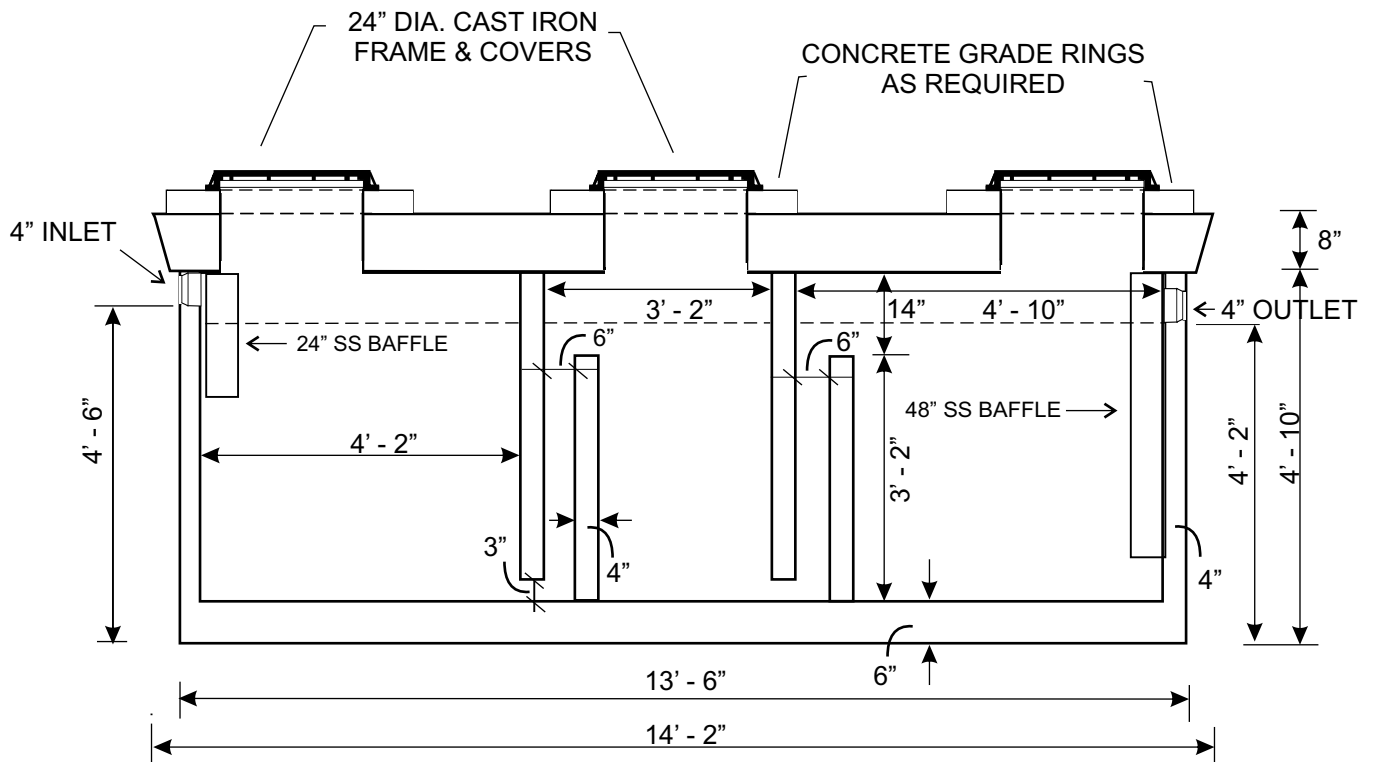

TOP VIEW

SECTION VIEW

STAINLESS STEEL BAFFLE W/ALUMINUM TRACKS
STANDARD 4" INLET; 6" OR 8" INLET BY SPECIAL ORDER ONLY

www.baystarprecast.weebly.com

Since 1989

925 Skidders Turn Road
Owings, Maryland 20736-0959

410.257.6777 FAX: 410.257.1312
e-mail: baystarprecast@gmail.com

2000 GAL WSSC GREASE INTERCEPTOR

OPTIONAL GRADE RINGS ARE AVAILABLE IN VARIOUS HEIGHTS TO SUIT
GRADE CONDITIONS: 2", 4", 6" AND 12"

REV043014

2000 WSSC GI

NO SCALE

MAXIMUM 5' COVER